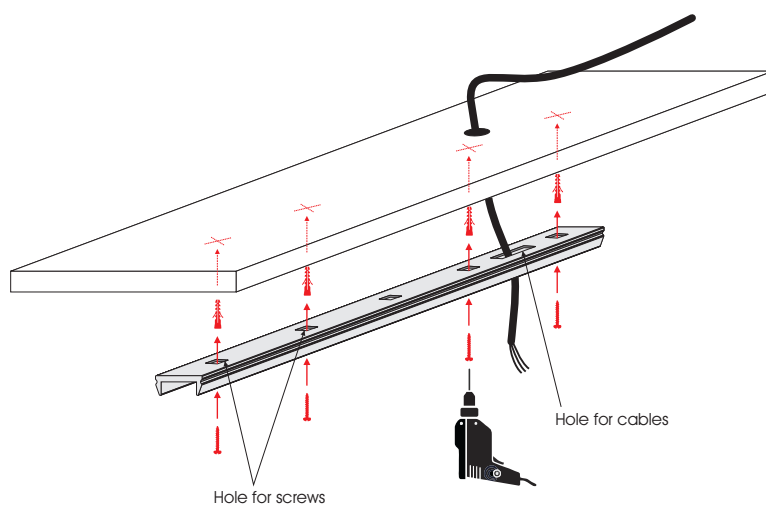

LINILUX SURFACE (SF)

Installation Manual

1

Attention

Switch off power at the mains.

2

Remove the LINILUX BASE from LINILUX luminaire

3