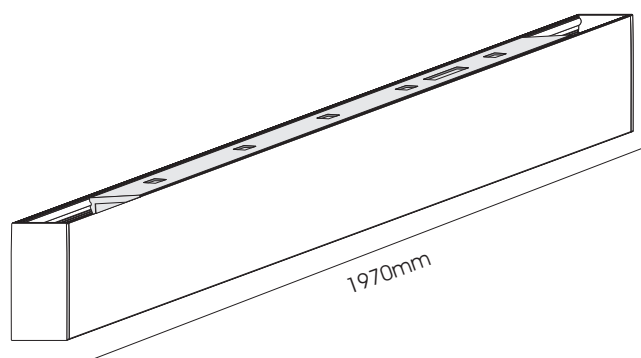

LINILUX SURFACE (SF)

Installation Manual

1

Attention

Switch off power at the mains.

2

Remove the LINILUX BASE from LINILUX luminaire

3