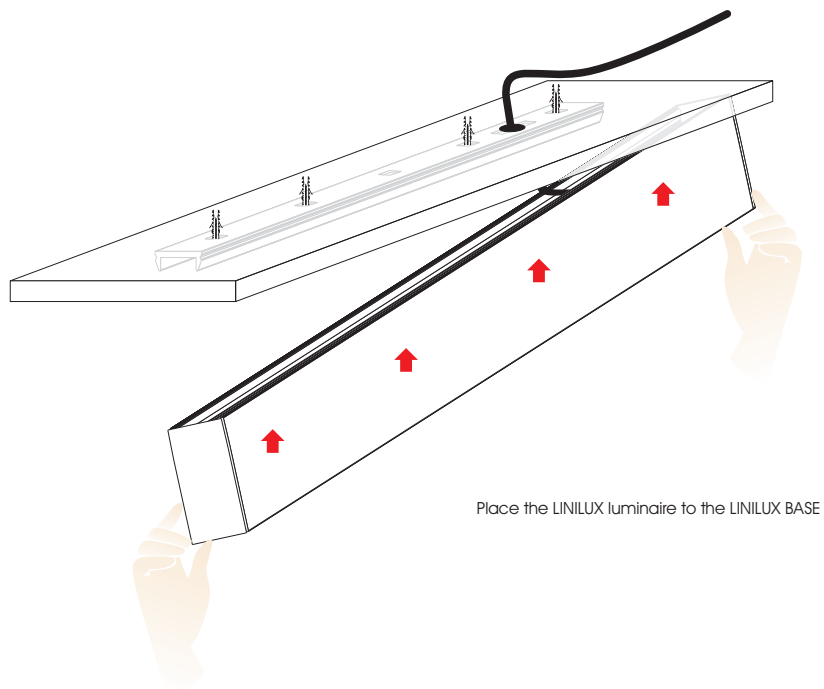

LINILUX SURFACE (SF)

Installation Manual

3

4

5