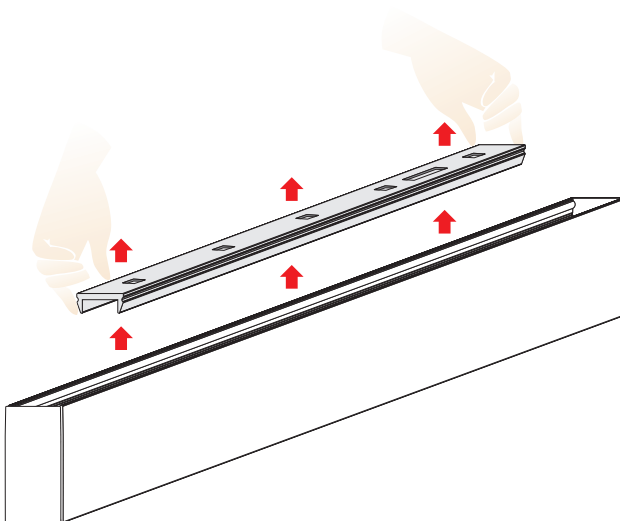

LINILUX SURFACE (SF)

Installation Manual

1

Attention

Switch off power at the mains.

2

Remove the LINILUX BASE from LINILUX luminaire

3